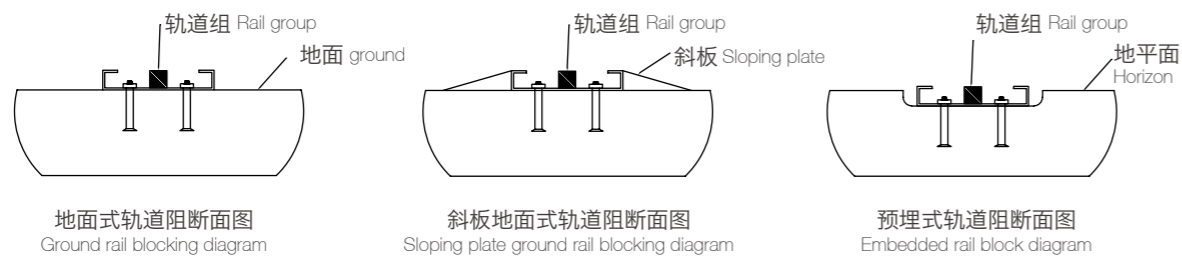

型号:FB-101 密集架
尺寸:H2360*W900*D580/ 组

型号:FB-142 智能密集架
尺寸:H2360*W900*D580/ 组

DETAILS SHOW

拉近彼此距离用心体会 -- 密集架系列细节展示

- ① 大容量，占地少，可调隔板，双轴驱动，全拆装结构，支持定制
 - ② 制动系统：每列密集架均装有制动控制锁，轻松锁定方向盘，安全开闭
 - ③ 实心静音轨道：带坡度地轨，防倾倒，推动力强
 - ④ 承重层板：全钢材质，精工打造，承重性能好
 - ⑤ 系统化设计：充足空间，双面摆放，科学划分，智能操作
- ① High capacity and less land occupation, adjustable shelves, dual-axis drive, full knock down structure, support customization
 - ② Braking system: Each row of mass-shelf is equipped with a brake control lock, which can easily lock the steering wheel to keep shelves open and close safely
 - ③ Solid mute slideway: Ground rail with slope, strong driving force, and anti-dumping
 - ④ Heavy-duty load-bearing shelves: All steel structure, fine workmanship, good load-bearing performance
 - ⑤ Systematic design: Sufficient space, double-sided use, scientific division, intelligent operation

具防绊倒功能，方便移动顺滑，细节尽在掌握

With anti-trip function, it is smooth and easy to move, and all the details are under control.

承重层板
Heavy duty load bearing shelves

手摇方向盘
Handle wheel

制动控制锁
Brake control lock

灵活传动装置
Flexible turning device

智能控制面板
Intelligent control panel

闪电锁
Lock

目录牌
Catalog card

密封胶条
Sealing strip

地轨
Ground rail

书架表面采用静电喷塑工艺，加强柜体表面的保护，具有防锈防潮、不怕虫鼠、坚固耐用等特点。挡书条设计可避免混乱，使书籍摆放合理有序。可根据需要，进行单列、多列、单面、双面自由组合。

The bookshelf is treated with electrostatic spraying to strengthen the protection of the surface so that it will not be affected by the humid environment. It's anti-rust, moisture-proof, sturdy and durable. Bookstops can avoid confusion and keep books in order. It can be freely combined with single-row, multi-row, single-sided, and double-sided according to clients' needs.