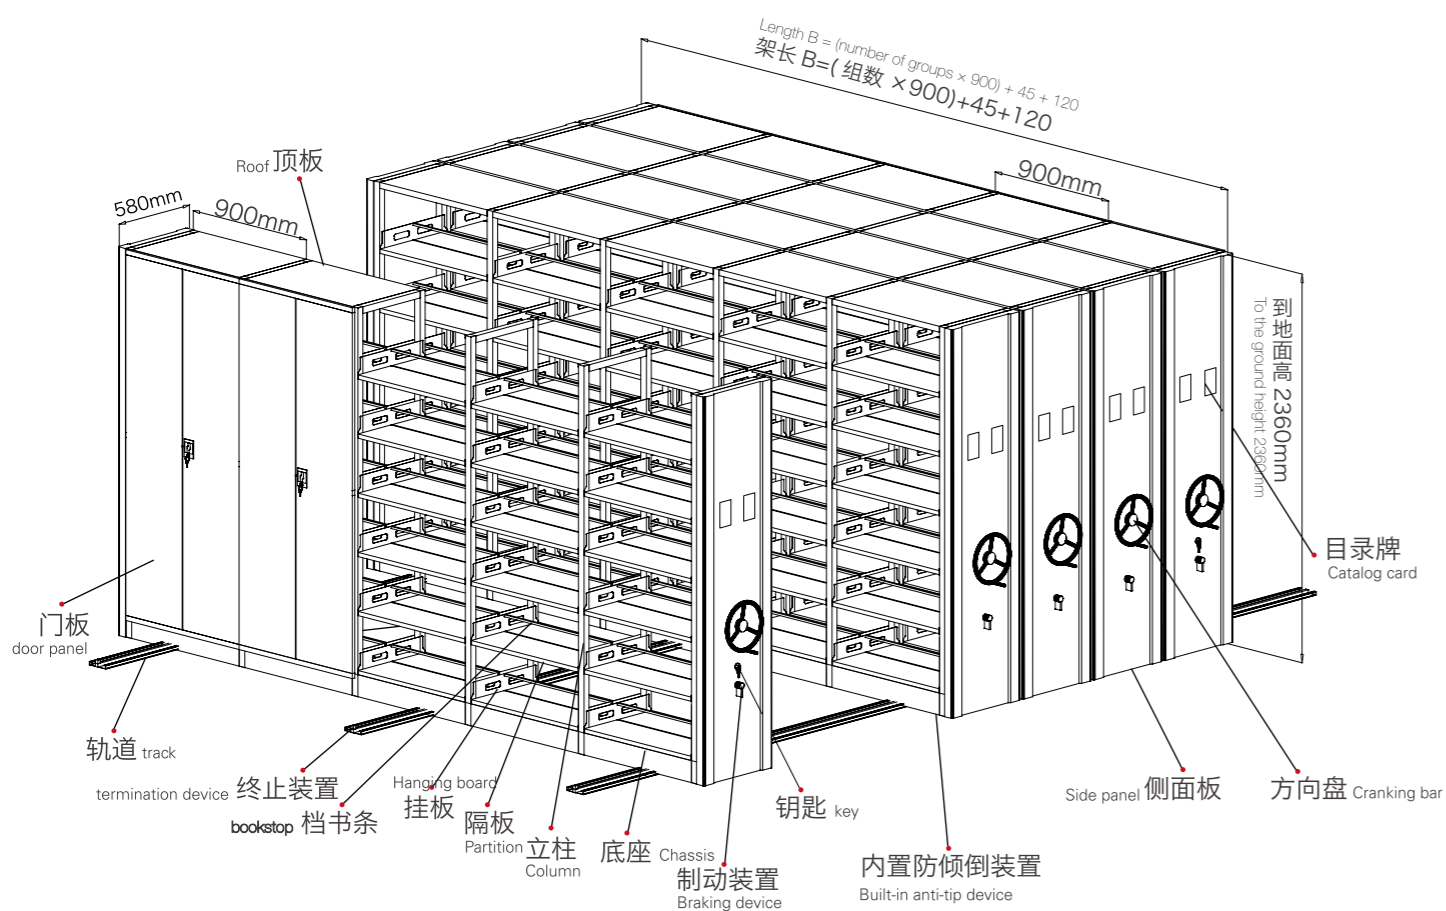

借鉴国际密集架设计思路，自主研发的密集型档案储存设备。选用冷轧钢板，通过智能设备加工成型，产品结构合理、工艺精良，仅用少许力即驱动满载文件资料的各种文件柜，具有保密封闭、空间利用率高、存取方便的优点。

Referring to the latest international compact shelves design ideas, a new type of archives storage device was developed independently by our factory. Selected premium cold-rolled steel plate, processed and formed by intelligent equipment, product structure is reasonable and the technology is excellent. Open the file cabinets with full load of documents with only a little force. It has the advantages of confidentiality and sealing, high space utilization, and convenient access.

型号:FB-101 密集架
尺寸:H2360*W900*D580/ 组

型号:FB-142 智能密集架
尺寸:H2360*W900*D580/ 组

DETAILS SHOW

拉近彼此距离用心体会 -- 密集架系列细节展示

- ① 大容量，占地少，可调隔板，双轴驱动，全拆装结构，支持定制
 - ② 制动系统：每列密集架均装有制动控制锁，轻松锁定方向盘，安全开闭
 - ③ 实心静音轨道：带坡度地轨，防倾倒，推动力强
 - ④ 承重层板：全钢材质，精工打造，承重性能好
 - ⑤ 系统化设计：充足空间，双面摆放，科学划分，智能操作
- ① High capacity and less land occupation, adjustable shelves, dual-axis drive, full knock down structure, support customization
 - ② Braking system: Each row of mass-shelf is equipped with a brake control lock, which can easily lock the steering wheel to keep shelves open and close safely
 - ③ Solid mute slideway: Ground rail with slope, strong driving force, and anti-dumping
 - ④ Heavy-duty load-bearing shelves: All steel structure, fine workmanship, good load-bearing performance
 - ⑤ Systematic design: Sufficient space, double-sided use, scientific division, intelligent operation

具防绊倒功能，方便移动顺滑，细节尽在掌握

With anti-trip function, it is smooth and easy to move, and all the details are under control.

承重层板
Heavy duty load bearing shelves

手摇方向盘
Handle wheel

制动控制锁
Brake control lock

灵活传动装置
Flexible turning device